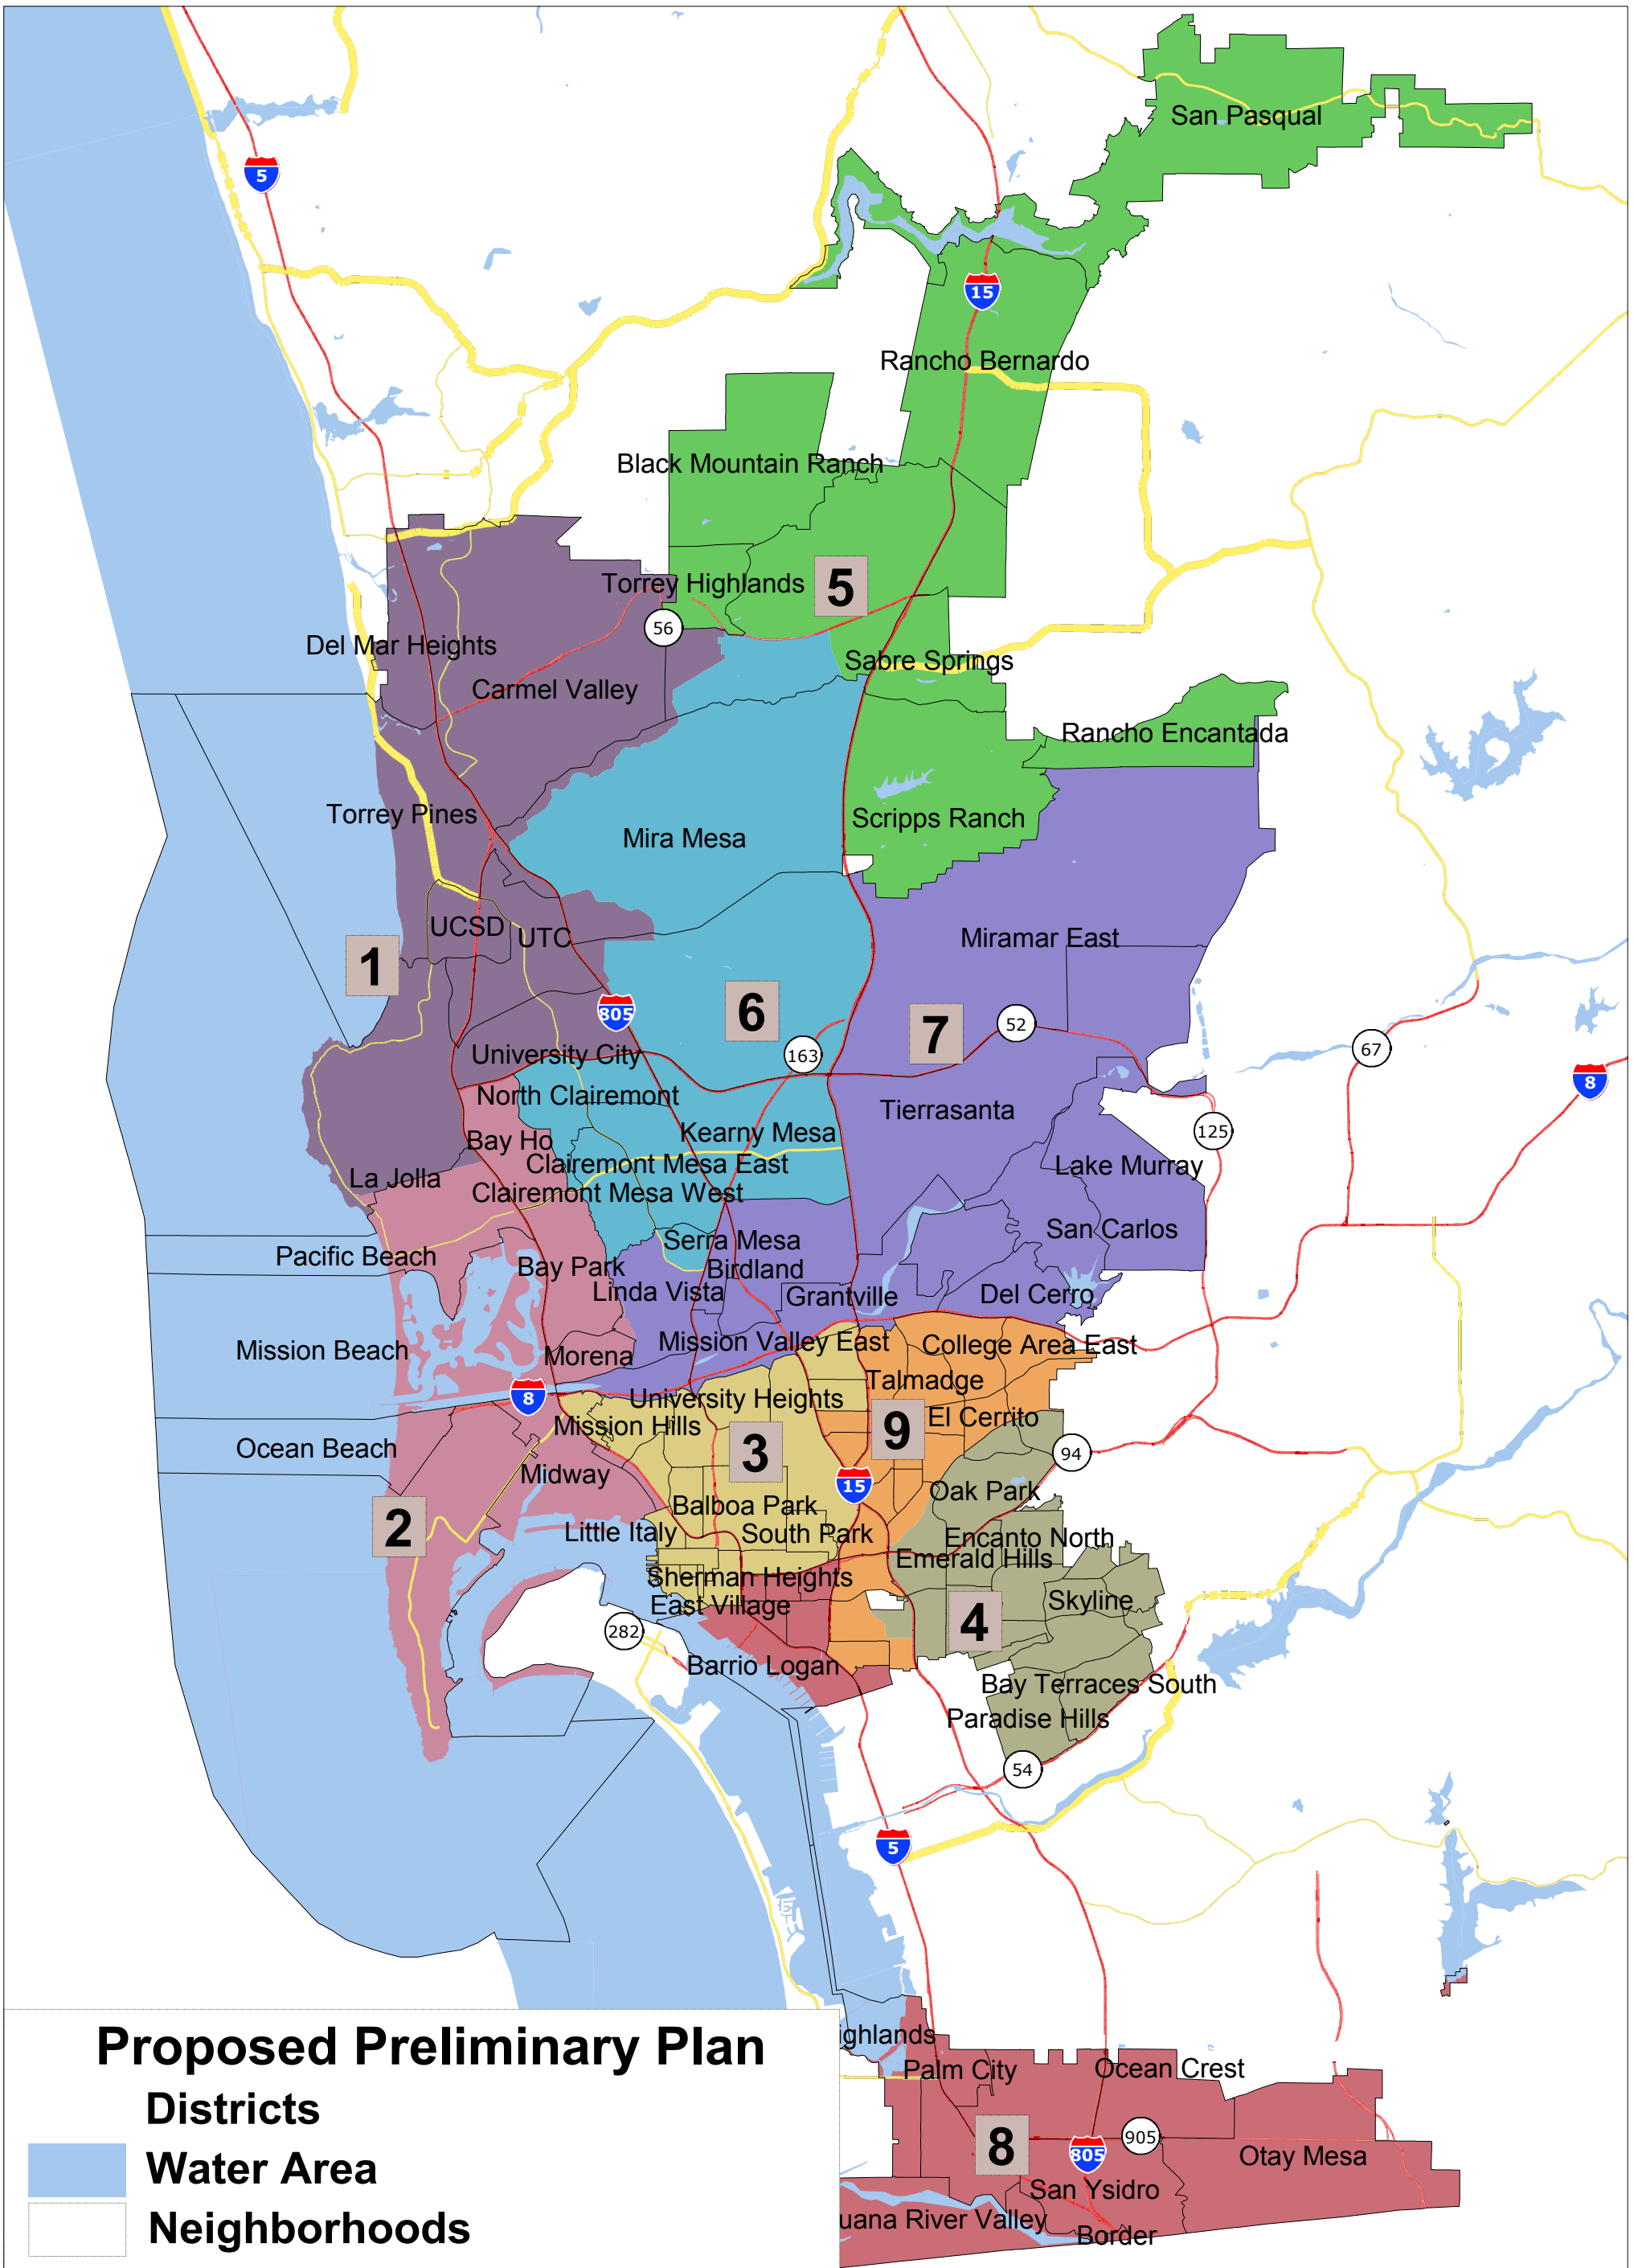

PROPOSED PRELIMINARY PLAN

PROPOSED PRELIMINARY PLAN

PROPOSED PRELIMINARY PLAN

PROPOSED PRELIMINARY PLAN

PROPOSED PRELIMINARY PLAN

PROPOSED PRELIMINARY PLAN

PROPOSED PRELIMINARY PLAN

– DISTRICT 1 –

Community Planning Areas

Carmel Valley
Del Mar Mesa
Fairbanks Ranch Country Club
La Jolla
Los Peñasquitos Canyon Preserve
(partial – western part)
NCFUA Subarea II
Pacific Highlands Ranch
Torrey Hills
Torrey Pines
University
Via de la Valle

– DISTRICT 2 –

Community Planning Areas

Clairemont Mesa (partial – area west of
Tecolote Canyon)
Linda Vista (partial – the Morena
neighborhood and USD)
Midway-Pacific Highway
Mission Bay Park
Mission Beach
Ocean Beach
Pacific Beach
Peninsula

Neighborhoods

Bay Ho
Bay Park
La Jolla (partial – area in Pacific Beach CPA)
La Playa
Loma Portal
Midway
Mission Beach
Morena (including all of USD)
Ocean Beach
Pacific Beach (partial – area in Pacific Beach
CPA)
Point Loma Heights
Roseville/Fleet Ridge
Sunset Cliffs
Wooded Area