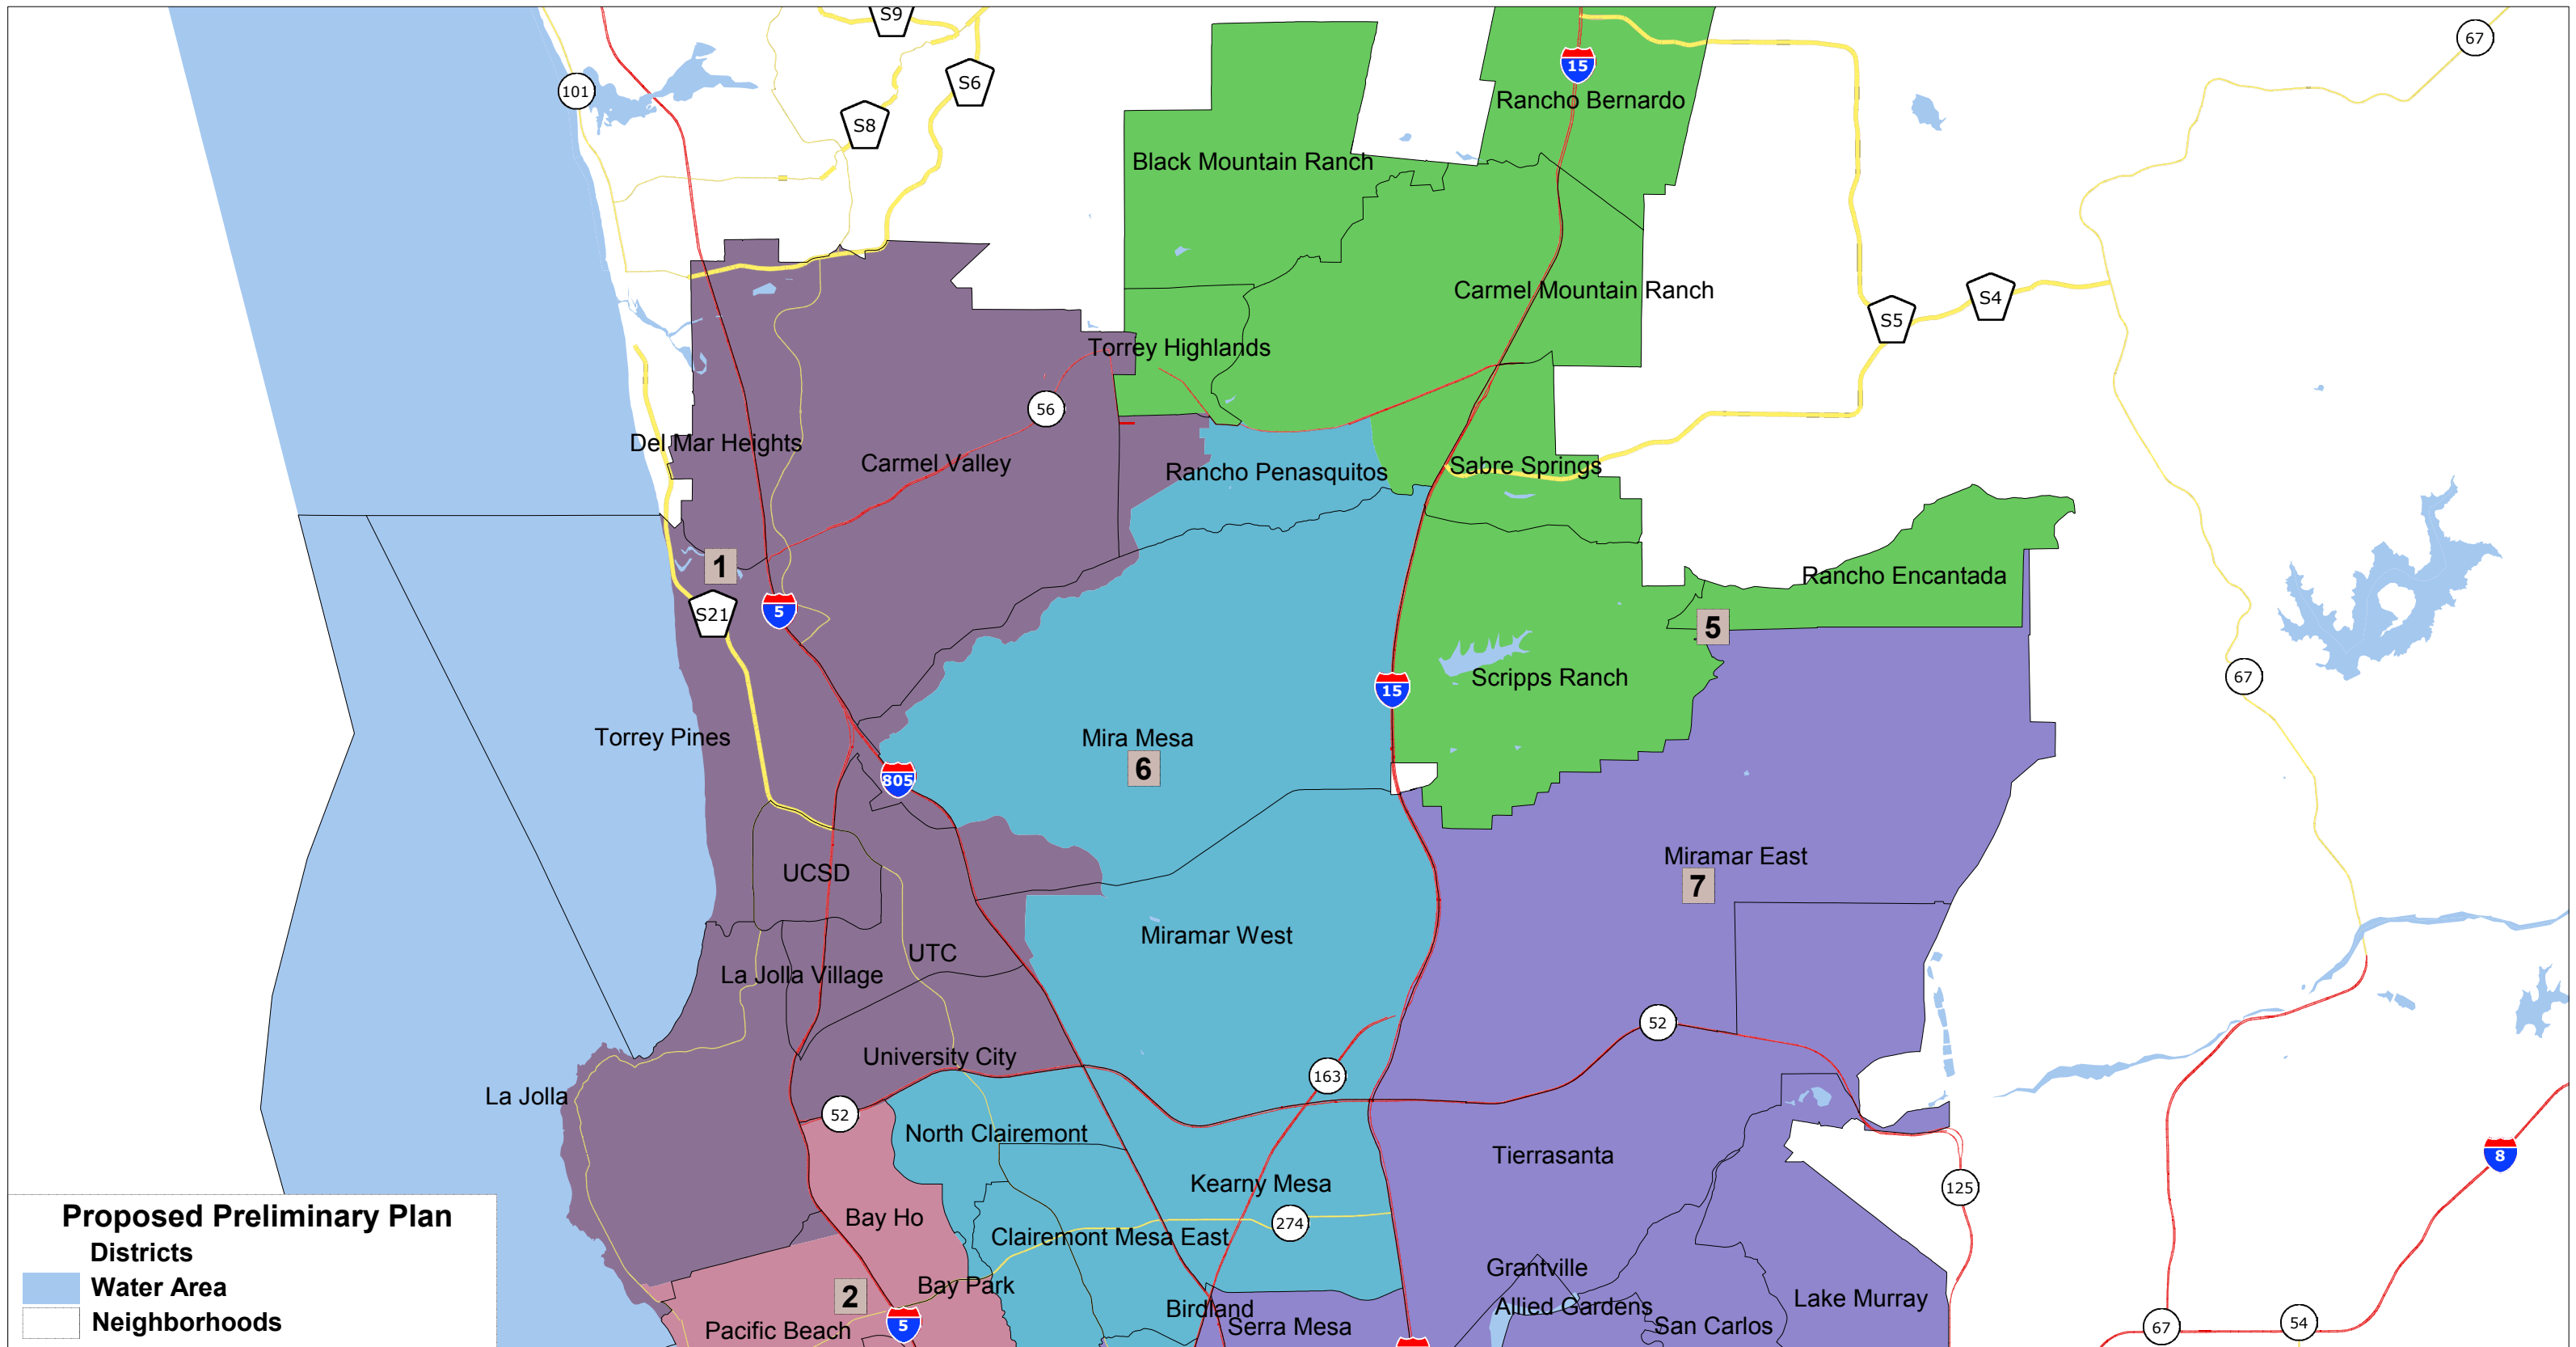

PROPOSED PRELIMINARY PLAN

PROPOSED PRELIMINARY PLAN

PROPOSED PRELIMINARY PLAN

PROPOSED PRELIMINARY PLAN

PROPOSED PRELIMINARY PLAN

PROPOSED PRELIMINARY PLAN

PROPOSED PRELIMINARY PLAN

– DISTRICT 1 –

Community Planning Areas

Carmel Valley
Del Mar Mesa
Fairbanks Ranch Country Club
La Jolla
Los Peñasquitos Canyon Preserve
(partial – western part)
NCFUA Subarea II
Pacific Highlands Ranch
Torrey Hills
Torrey Pines
University
Via de la Valle

– DISTRICT 2 –

Community Planning Areas

Clairemont Mesa (partial – area west of
Tecolote Canyon)
Linda Vista (partial – the Morena
neighborhood and USD)
Midway-Pacific Highway
Mission Bay Park
Mission Beach
Ocean Beach
Pacific Beach
Peninsula

Neighborhoods

Bay Ho
Bay Park
La Jolla (partial – area in Pacific Beach CPA)
La Playa
Loma Portal
Midway
Mission Beach
Morena (including all of USD)
Ocean Beach
Pacific Beach (partial – area in Pacific Beach
CPA)
Point Loma Heights
Roseville/Fleet Ridge
Sunset Cliffs
Wooded Area