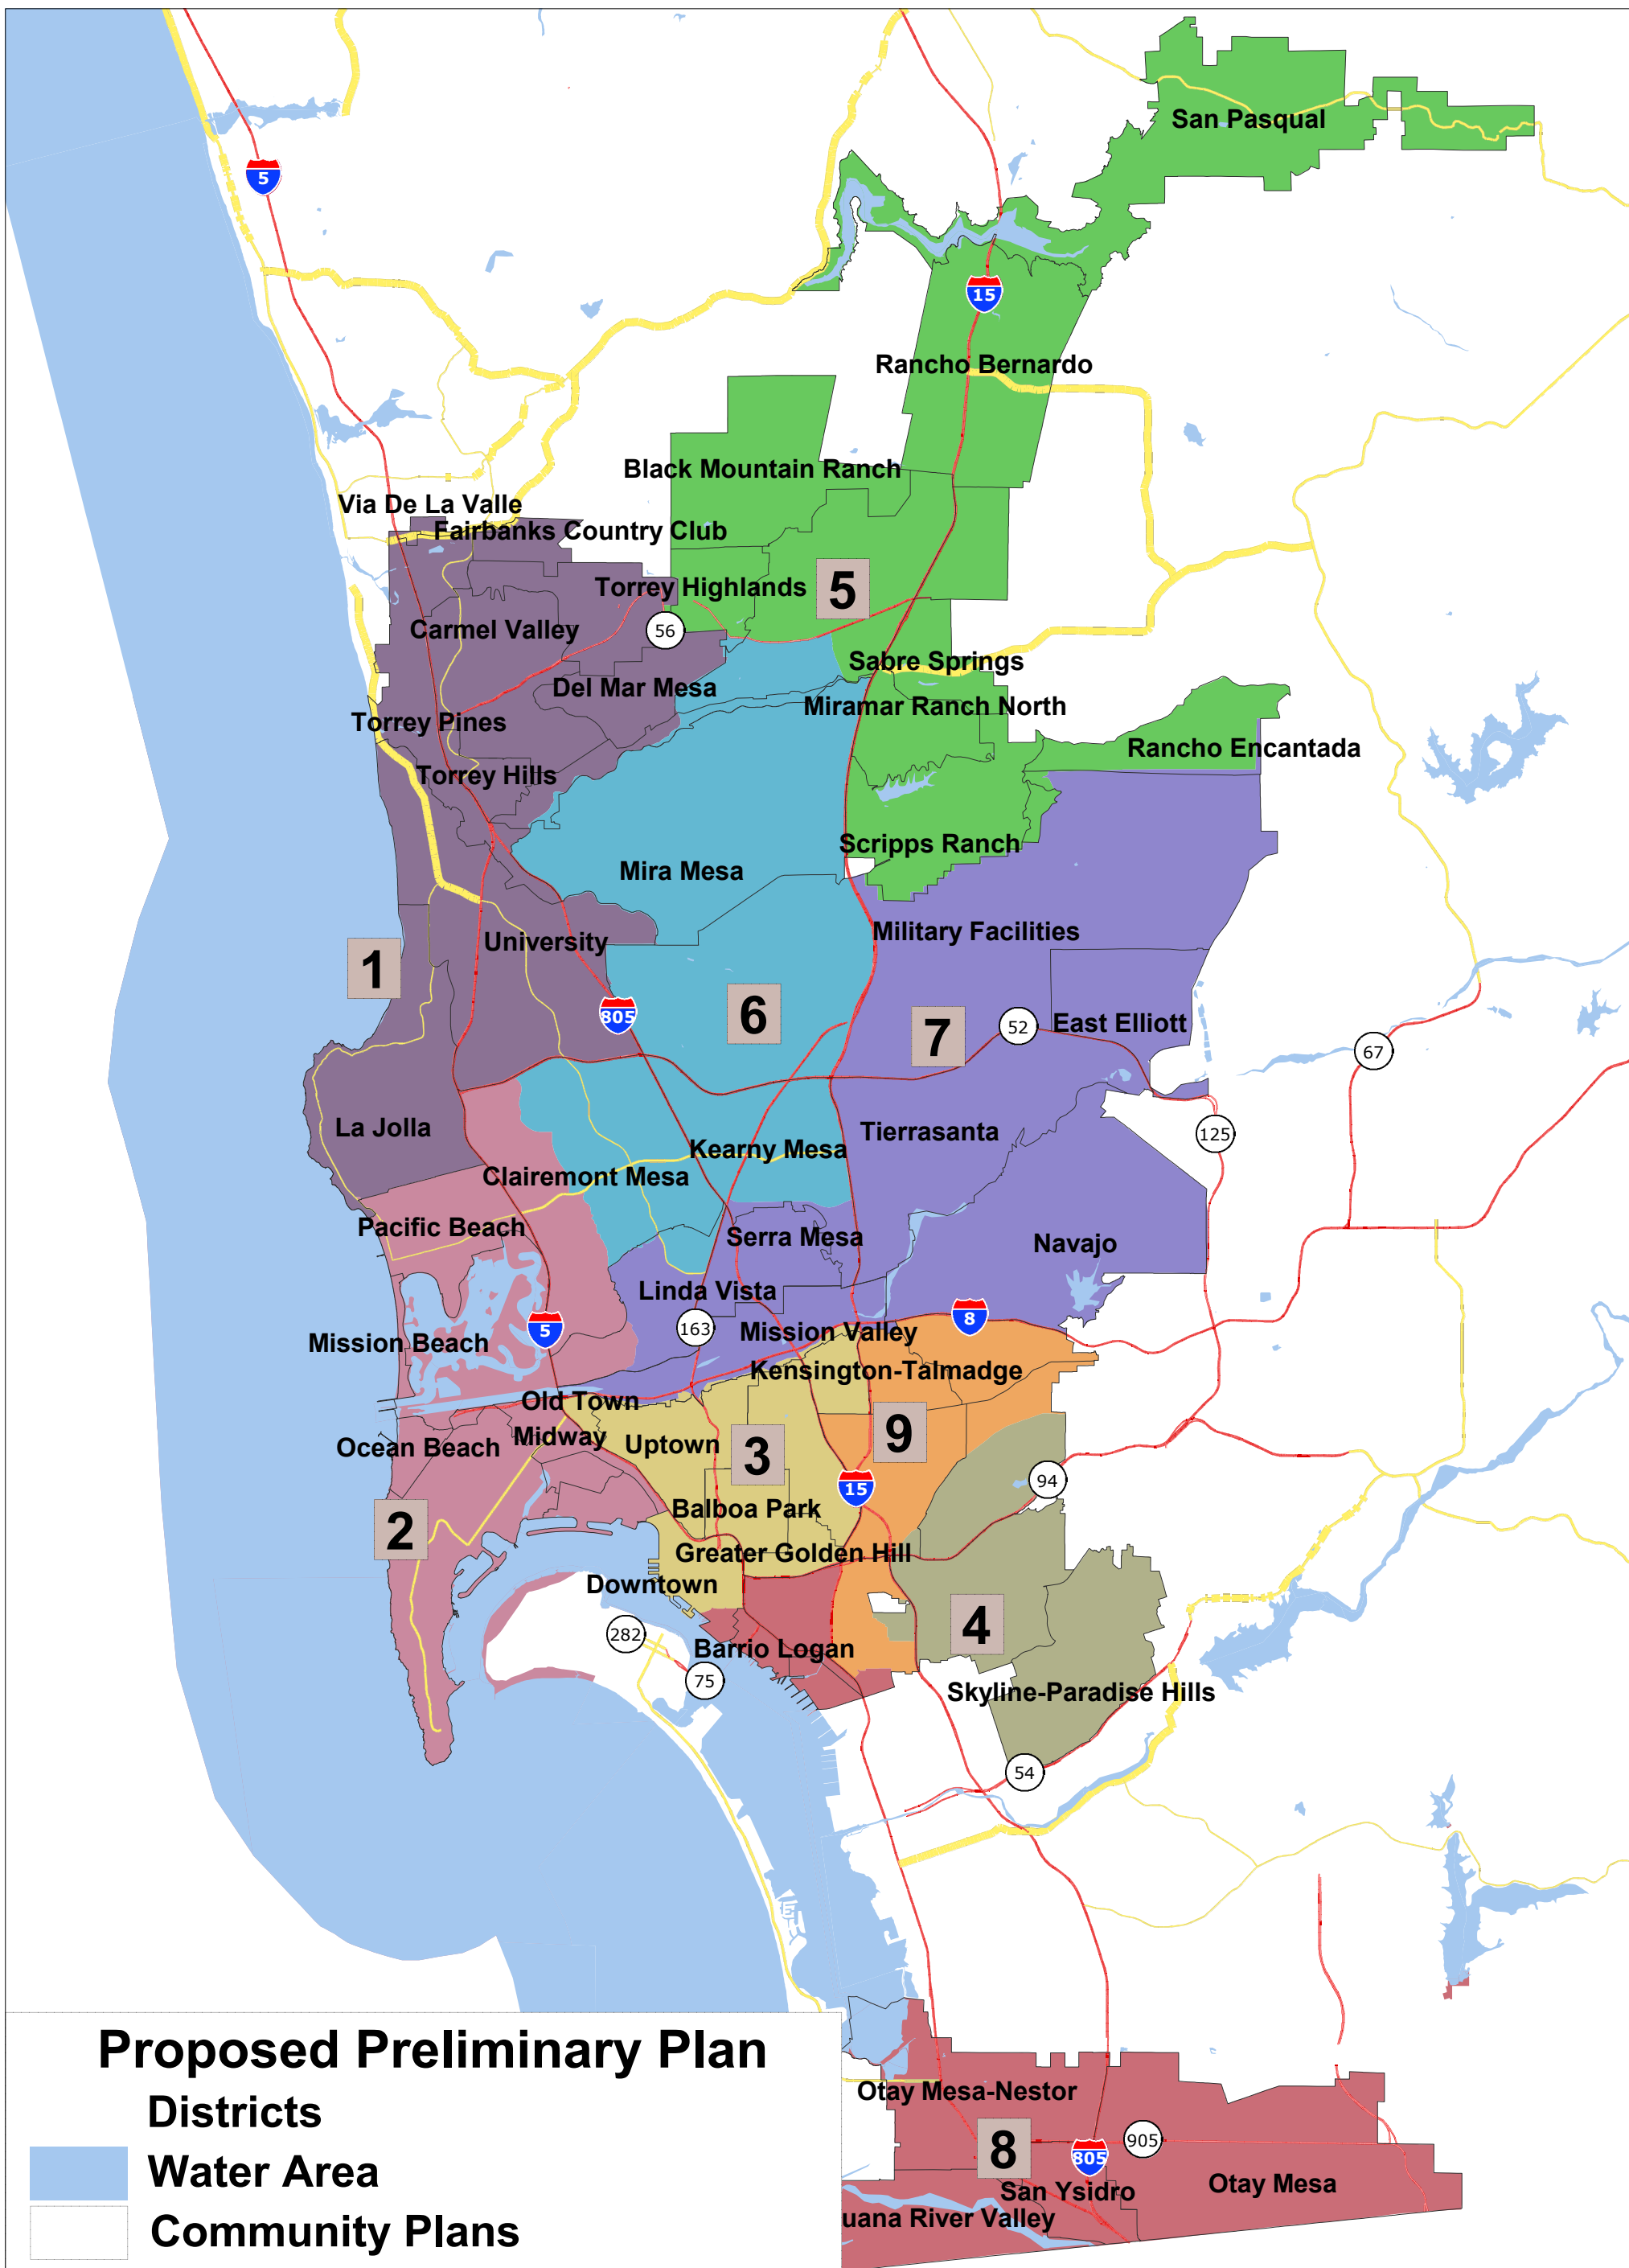

PROPOSED PRELIMINARY PLAN

PROPOSED PRELIMINARY PLAN

PROPOSED PRELIMINARY PLAN

PROPOSED PRELIMINARY PLAN

PROPOSED PRELIMINARY PLAN

PROPOSED PRELIMINARY PLAN

PROPOSED PRELIMINARY PLAN

– DISTRICT 1 –

Community Planning Areas

Carmel Valley
Del Mar Mesa
Fairbanks Ranch Country Club
La Jolla
Los Peñasquitos Canyon Preserve
(partial – western part)
NCFUA Subarea II
Pacific Highlands Ranch
Torrey Hills
Torrey Pines
University
Via de la Valle

– DISTRICT 2 –

Community Planning Areas

Clairemont Mesa (partial – area west of
Tecolote Canyon)
Linda Vista (partial – the Morena
neighborhood and USD)
Midway-Pacific Highway
Mission Bay Park
Mission Beach
Ocean Beach
Pacific Beach
Peninsula

Neighborhoods

Bay Ho
Bay Park
La Jolla (partial – area in Pacific Beach CPA)
La Playa
Loma Portal
Midway
Mission Beach
Morena (including all of USD)
Ocean Beach
Pacific Beach (partial – area in Pacific Beach
CPA)
Point Loma Heights
Roseville/Fleet Ridge
Sunset Cliffs
Wooded Area