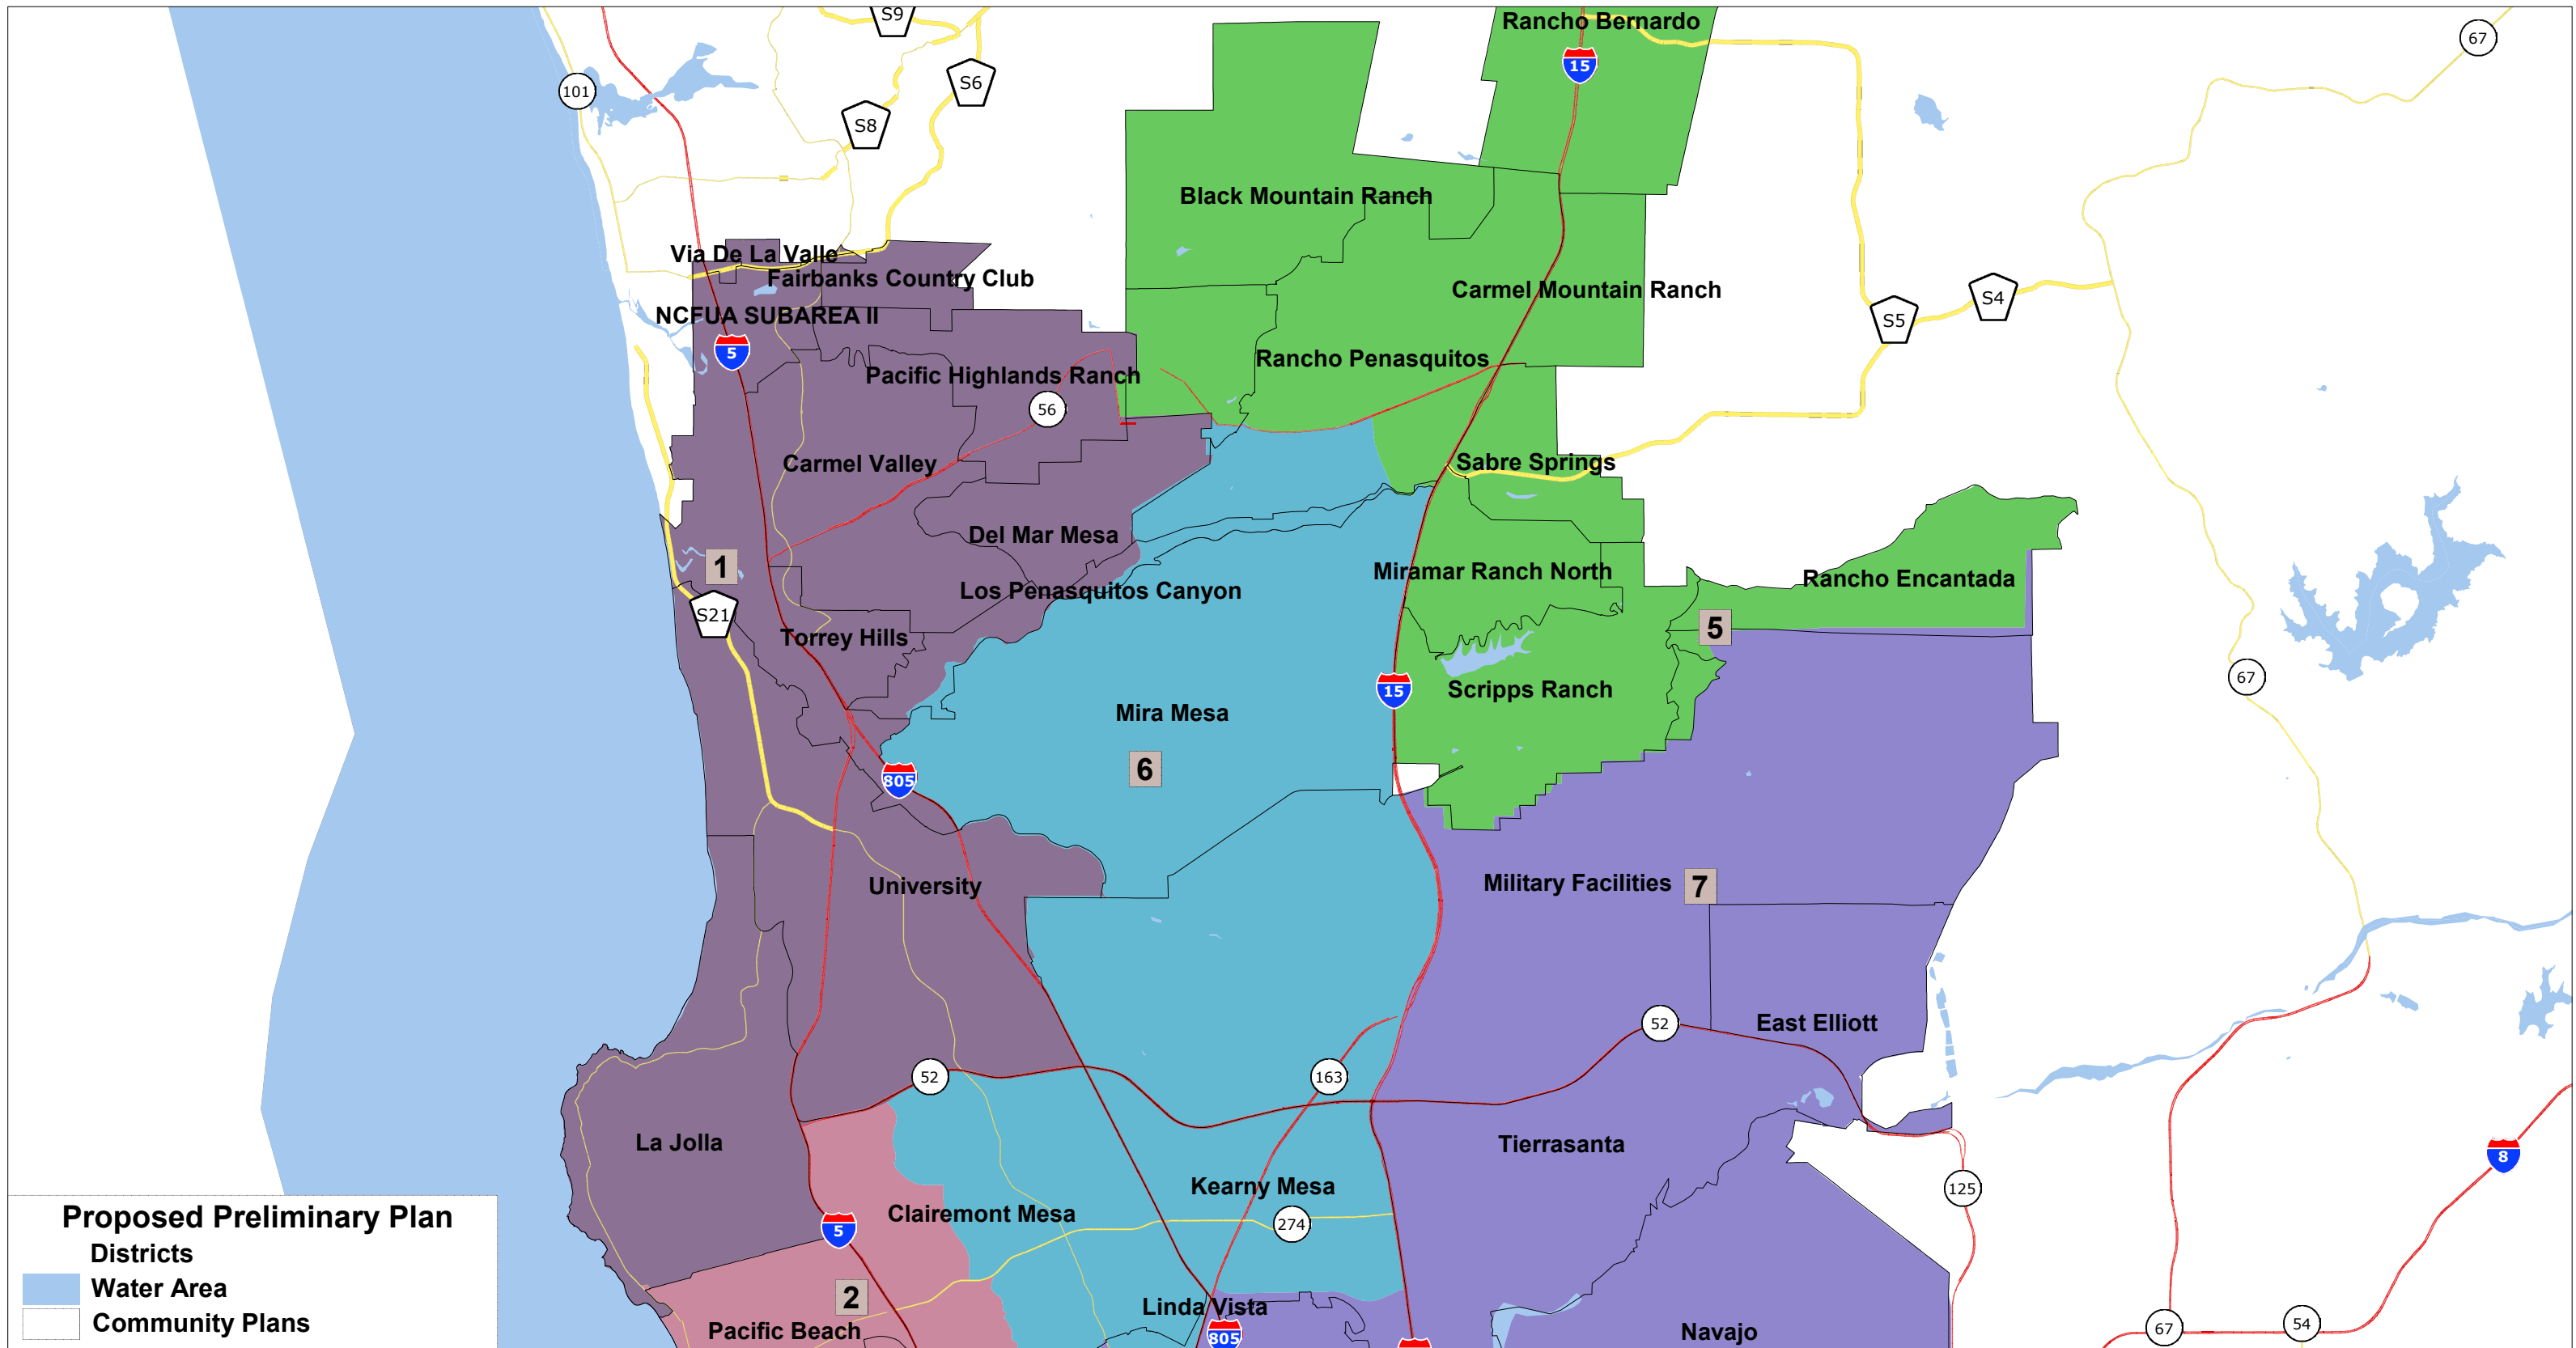

PROPOSED PRELIMINARY PLAN

PROPOSED PRELIMINARY PLAN

PROPOSED PRELIMINARY PLAN

PROPOSED PRELIMINARY PLAN

PROPOSED PRELIMINARY PLAN

PROPOSED PRELIMINARY PLAN

PROPOSED PRELIMINARY PLAN

– DISTRICT 1 –

Community Planning Areas

Carmel Valley
Del Mar Mesa
Fairbanks Ranch Country Club
La Jolla
Los Peñasquitos Canyon Preserve
(partial – western part)
NCFUA Subarea II
Pacific Highlands Ranch
Torrey Hills
Torrey Pines
University
Via de la Valle

– DISTRICT 2 –

Community Planning Areas

Clairemont Mesa (partial – area west of
Tecolote Canyon)
Linda Vista (partial – the Morena
neighborhood and USD)
Midway-Pacific Highway
Mission Bay Park
Mission Beach
Ocean Beach
Pacific Beach
Peninsula

Neighborhoods

Bay Ho
Bay Park
La Jolla (partial – area in Pacific Beach CPA)
La Playa
Loma Portal
Midway
Mission Beach
Morena (including all of USD)
Ocean Beach
Pacific Beach (partial – area in Pacific Beach
CPA)
Point Loma Heights
Roseville/Fleet Ridge
Sunset Cliffs
Wooded Area