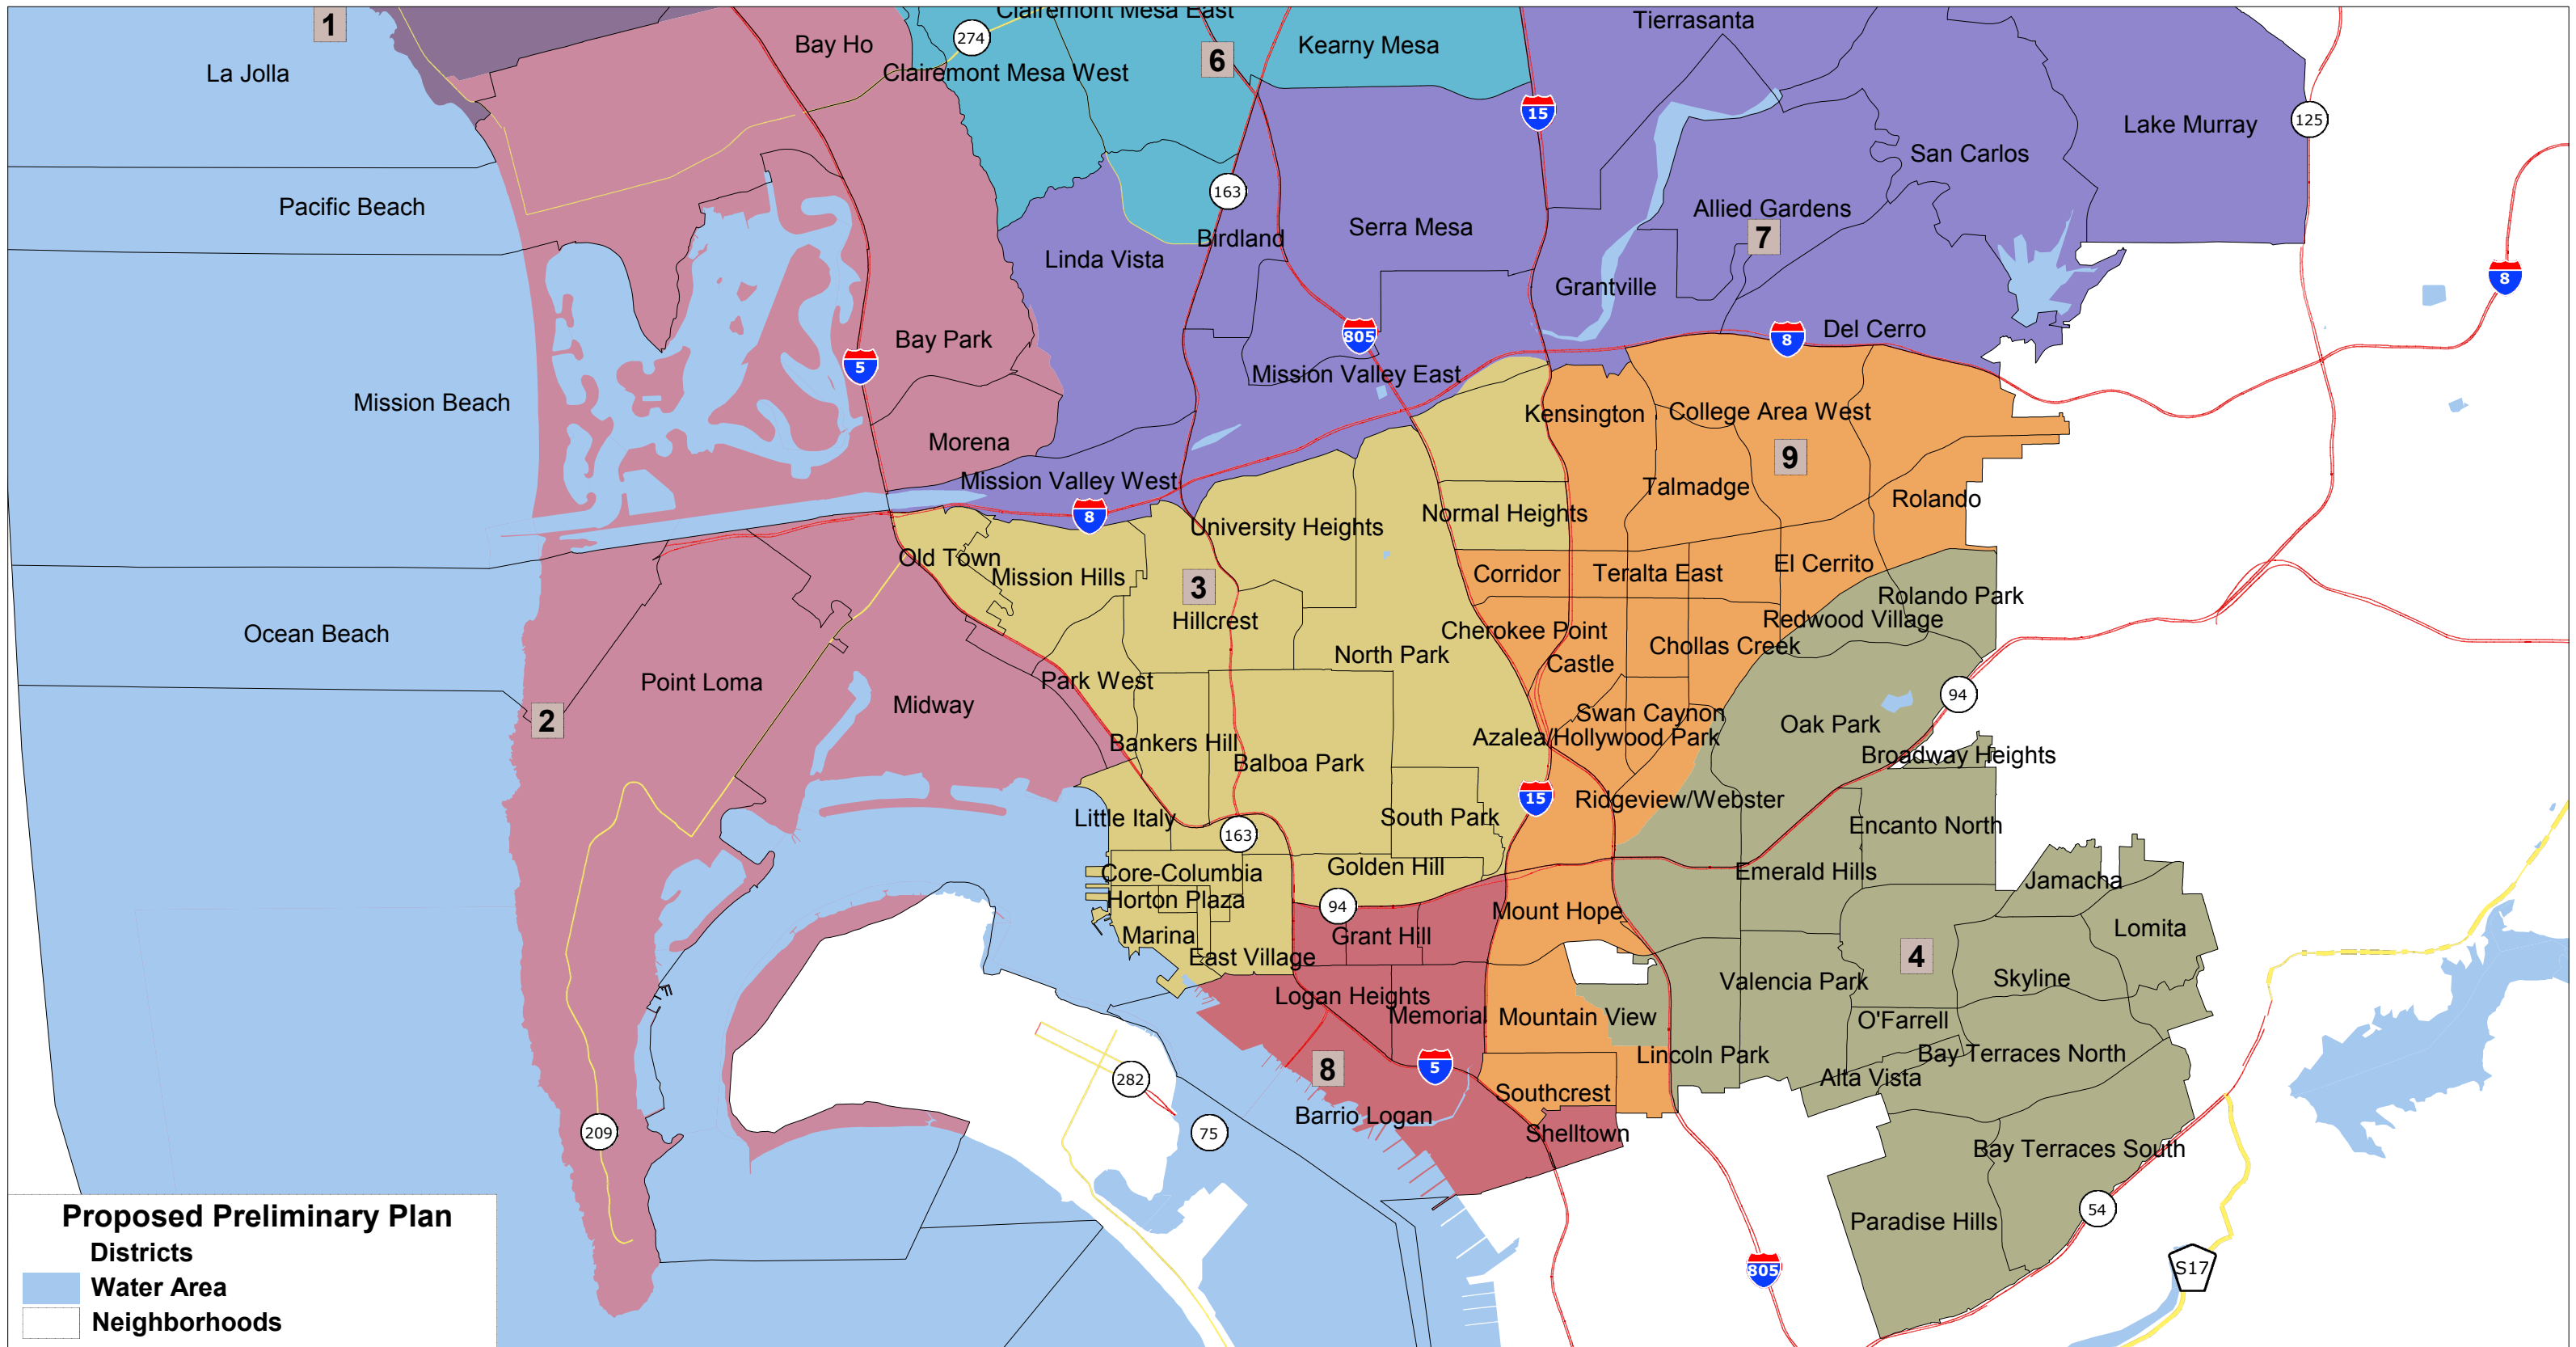

PROPOSED PRELIMINARY PLAN

PROPOSED PRELIMINARY PLAN

PROPOSED PRELIMINARY PLAN

PROPOSED PRELIMINARY PLAN

PROPOSED PRELIMINARY PLAN

PROPOSED PRELIMINARY PLAN

PROPOSED PRELIMINARY PLAN

– DISTRICT 1 –

Community Planning Areas

Carmel Valley
Del Mar Mesa
Fairbanks Ranch Country Club
La Jolla
Los Peñasquitos Canyon Preserve
(partial – western part)
NCFUA Subarea II
Pacific Highlands Ranch
Torrey Hills
Torrey Pines
University
Via de la Valle

– DISTRICT 2 –

Community Planning Areas

Clairemont Mesa (partial – area west of
Tecolote Canyon)
Linda Vista (partial – the Morena
neighborhood and USD)
Midway-Pacific Highway
Mission Bay Park
Mission Beach
Ocean Beach
Pacific Beach
Peninsula

Neighborhoods

Bay Ho
Bay Park
La Jolla (partial – area in Pacific Beach CPA)
La Playa
Loma Portal
Midway
Mission Beach
Morena (including all of USD)
Ocean Beach
Pacific Beach (partial – area in Pacific Beach
CPA)
Point Loma Heights
Roseville/Fleet Ridge
Sunset Cliffs
Wooded Area