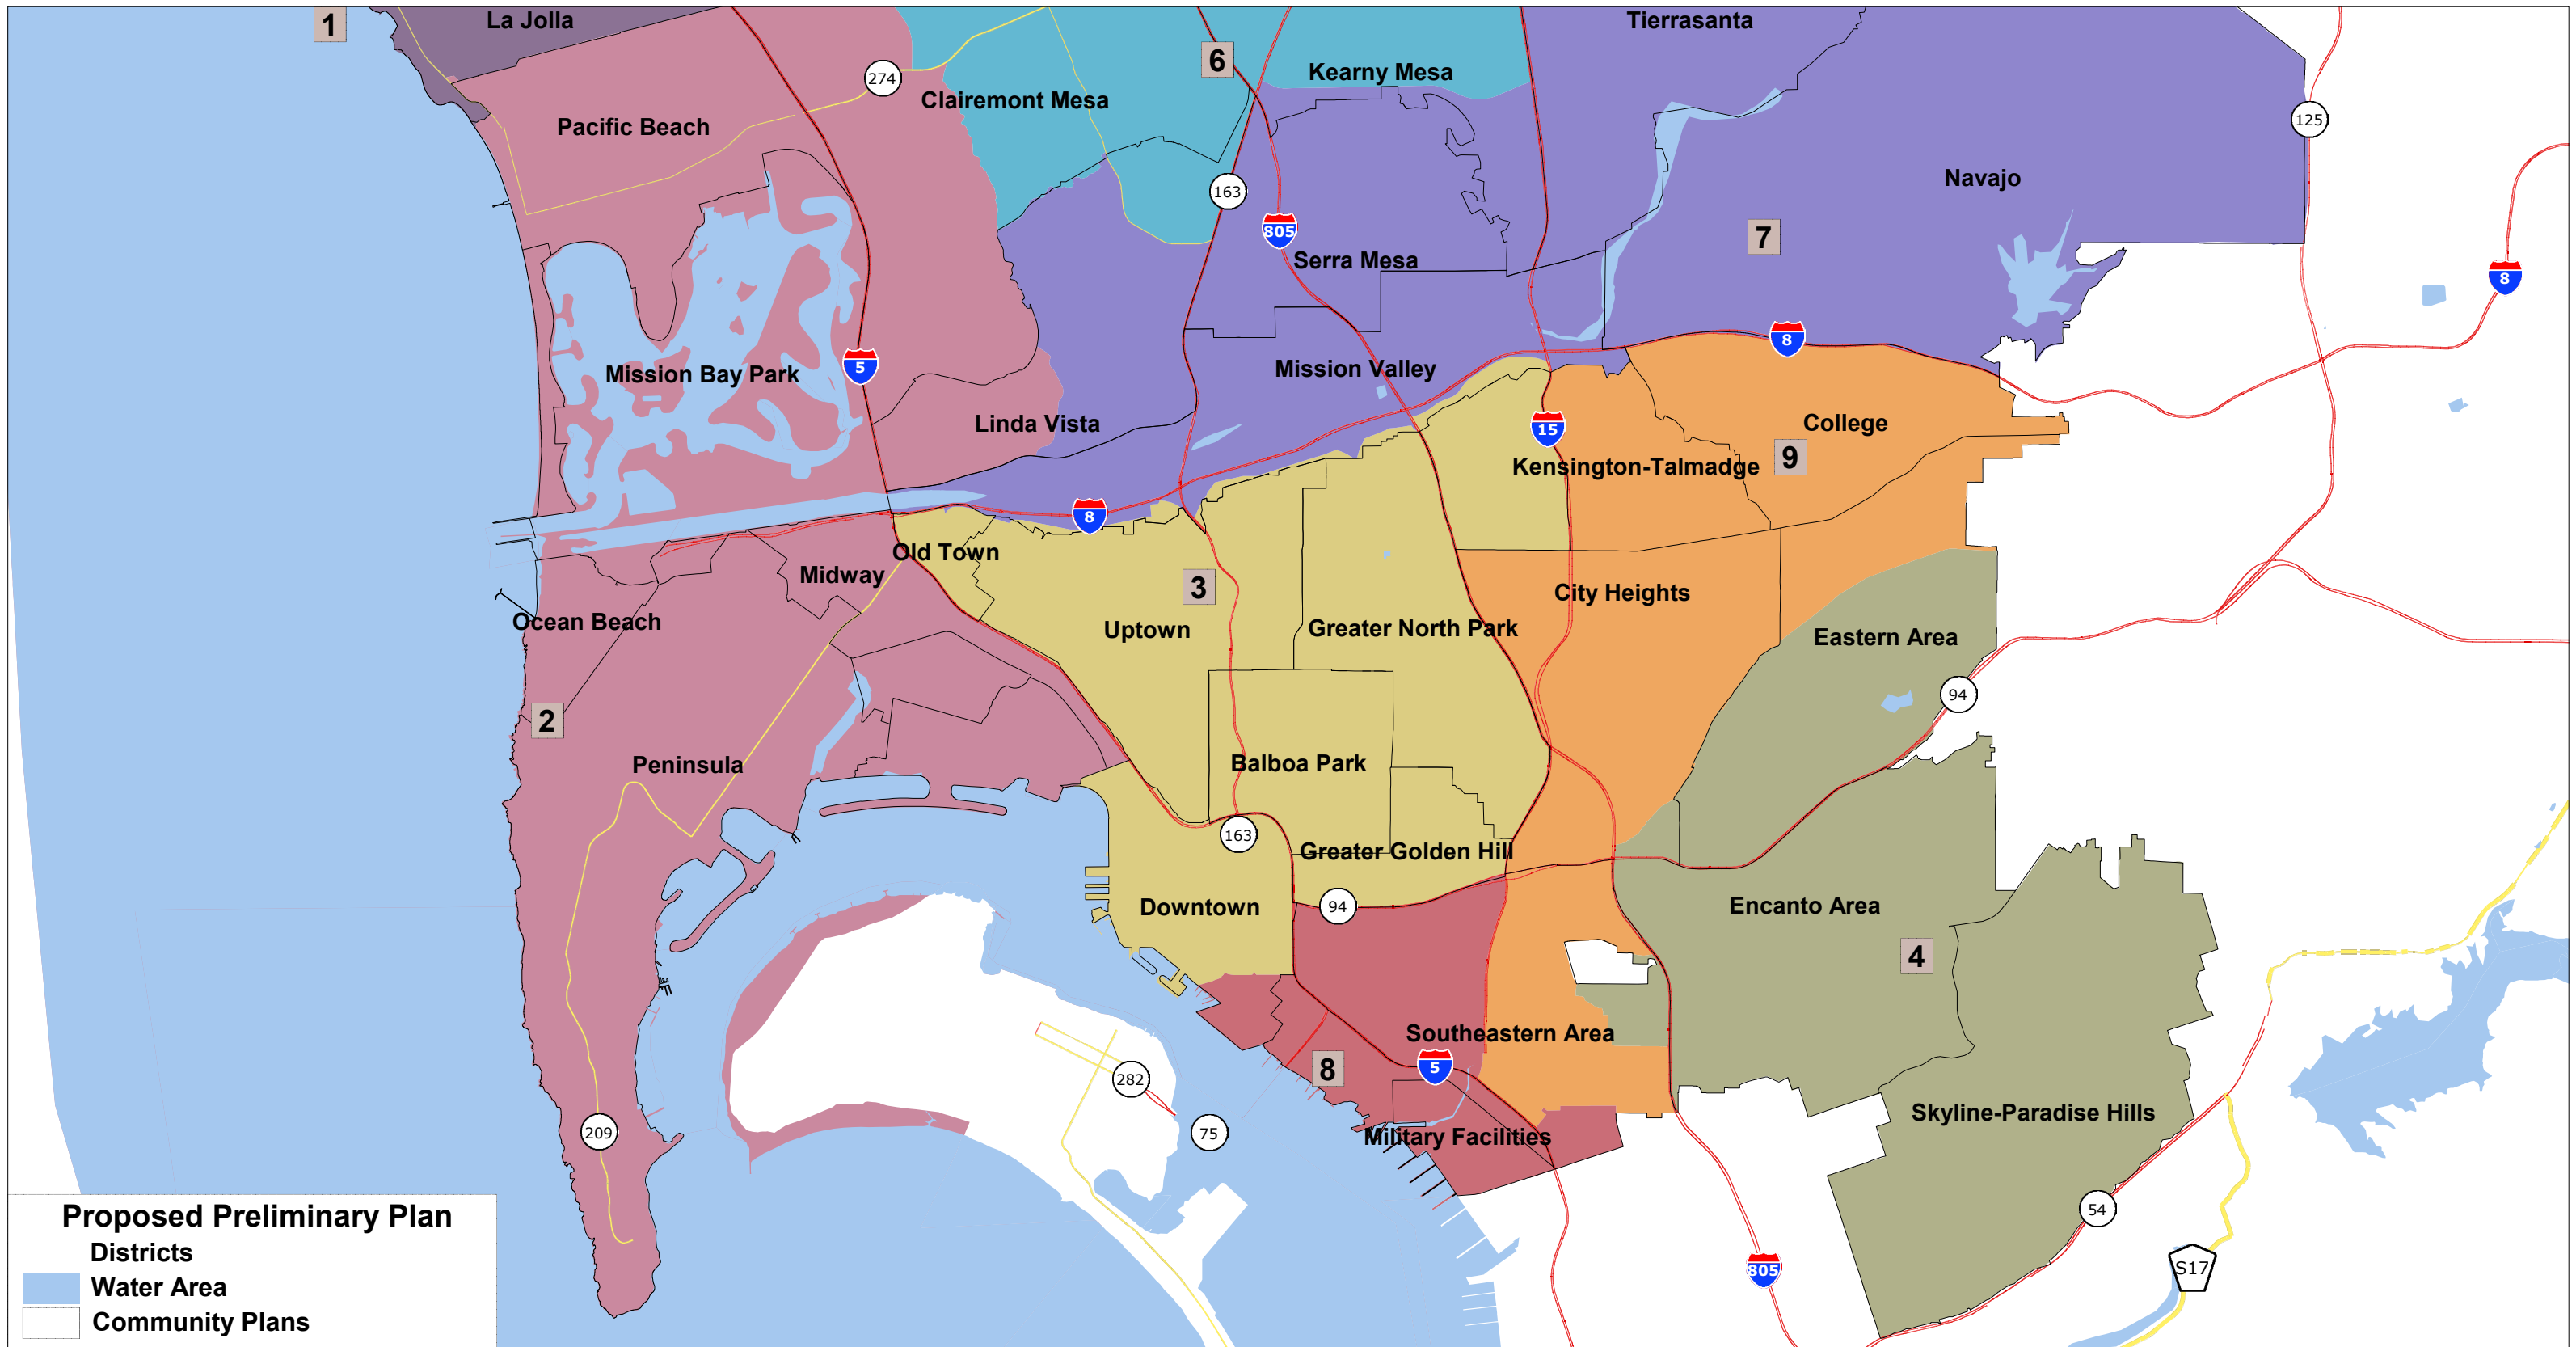

PROPOSED PRELIMINARY PLAN

PROPOSED PRELIMINARY PLAN

PROPOSED PRELIMINARY PLAN

PROPOSED PRELIMINARY PLAN

PROPOSED PRELIMINARY PLAN

PROPOSED PRELIMINARY PLAN

PROPOSED PRELIMINARY PLAN

– DISTRICT 1 –

Community Planning Areas

Carmel Valley
Del Mar Mesa
Fairbanks Ranch Country Club
La Jolla
Los Peñasquitos Canyon Preserve
(partial – western part)
NCFUA Subarea II
Pacific Highlands Ranch
Torrey Hills
Torrey Pines
University
Via de la Valle

– DISTRICT 2 –

Community Planning Areas

Clairemont Mesa (partial – area west of
Tecolote Canyon)
Linda Vista (partial – the Morena
neighborhood and USD)
Midway-Pacific Highway
Mission Bay Park
Mission Beach
Ocean Beach
Pacific Beach
Peninsula

Neighborhoods

Bay Ho
Bay Park
La Jolla (partial – area in Pacific Beach CPA)
La Playa
Loma Portal
Midway
Mission Beach
Morena (including all of USD)
Ocean Beach
Pacific Beach (partial – area in Pacific Beach
CPA)
Point Loma Heights
Roseville/Fleet Ridge
Sunset Cliffs
Wooded Area